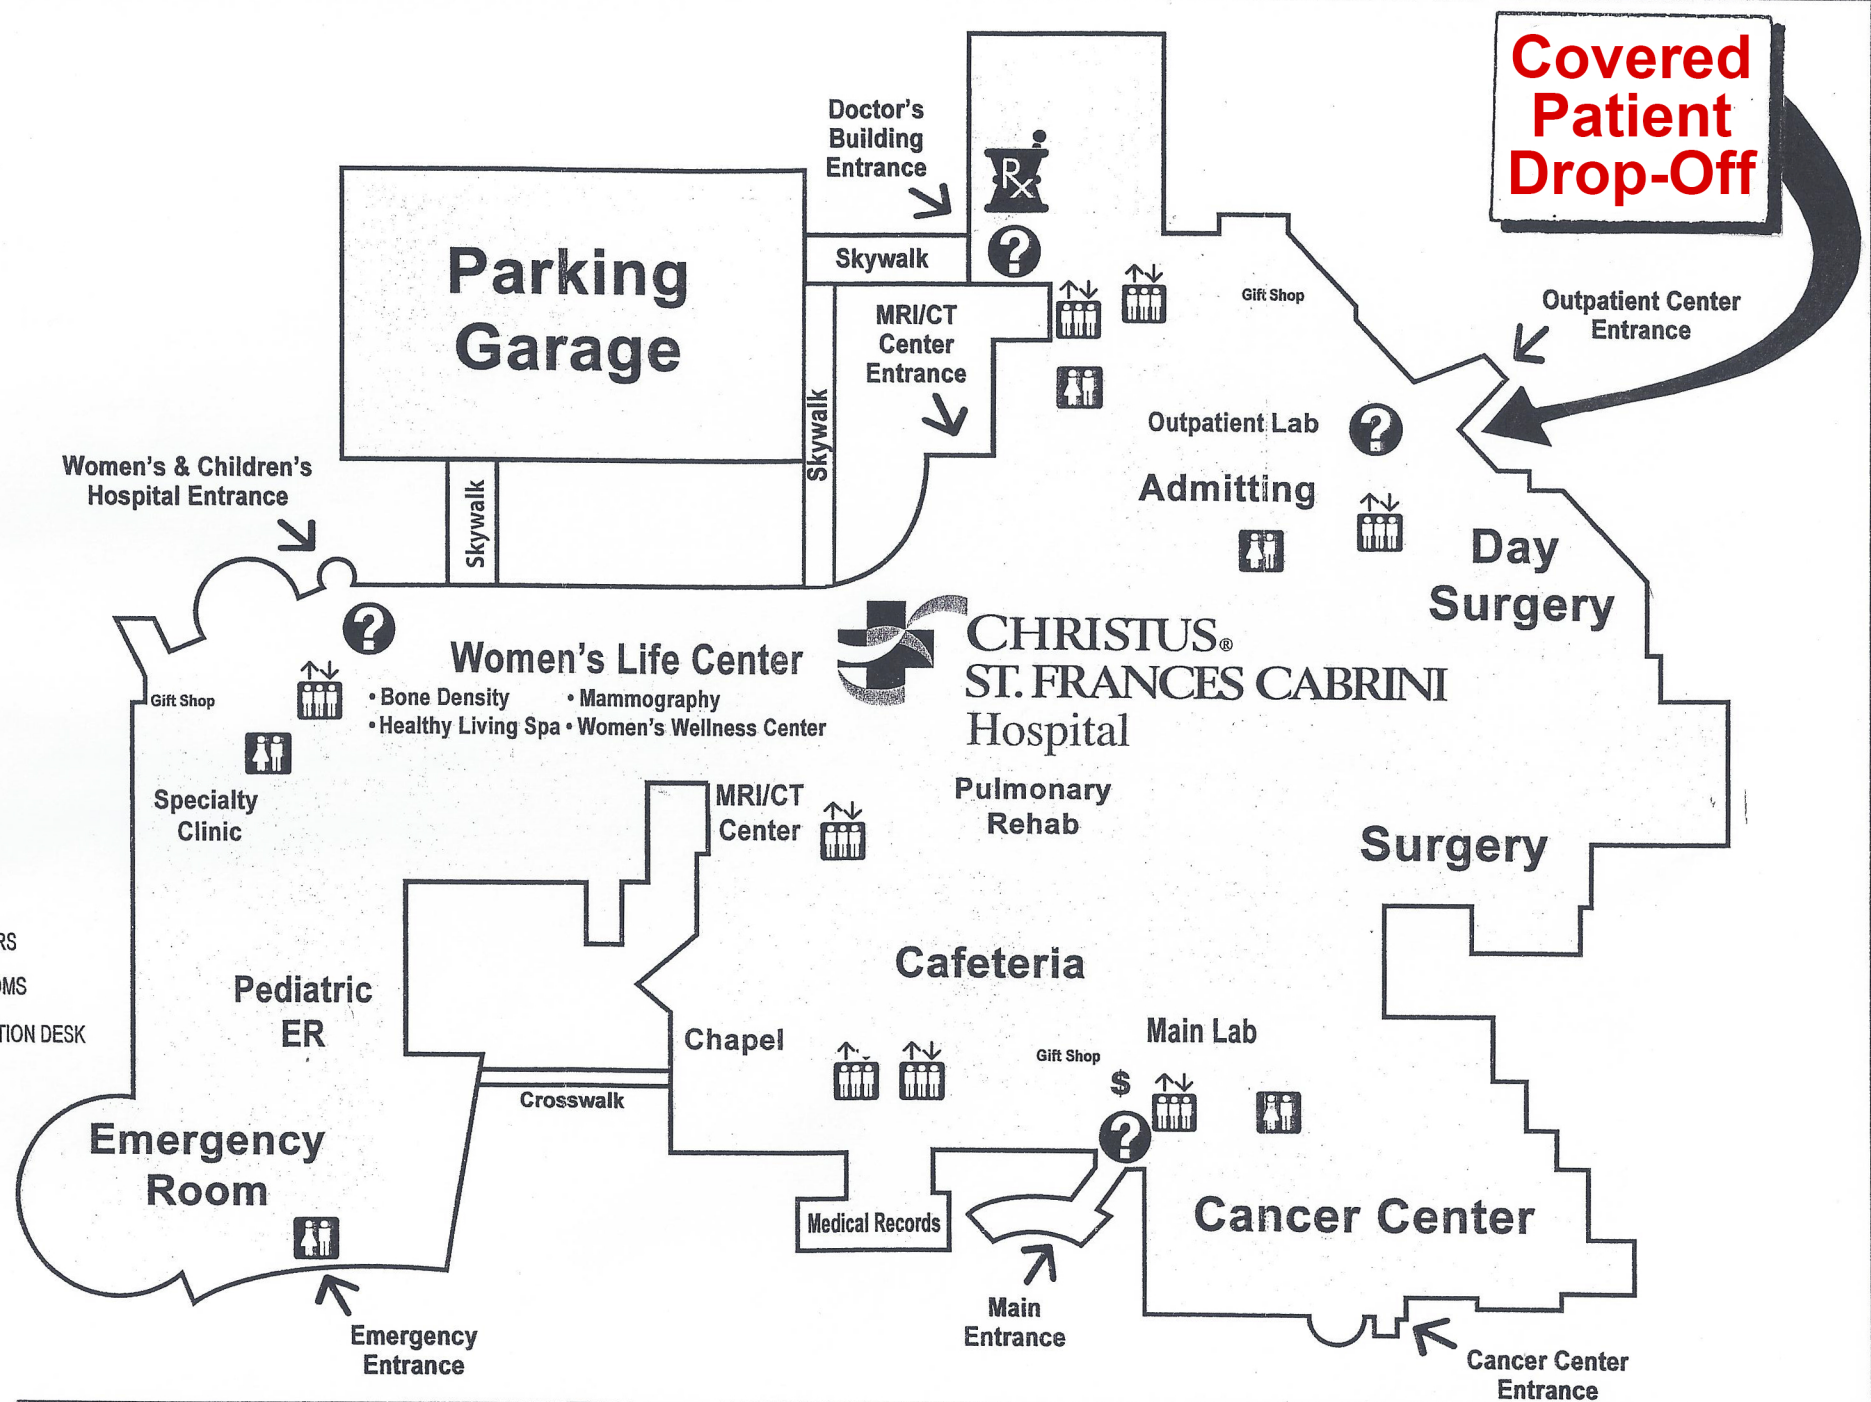

PRESCOTT ROAD

TEXAS AVENUE

Covered Patient Drop-Off

- Pharmacy
- ATM
- ELEVATORS
- RESTROOMS
- INFORMATION DESK

MASONIC DRIVE